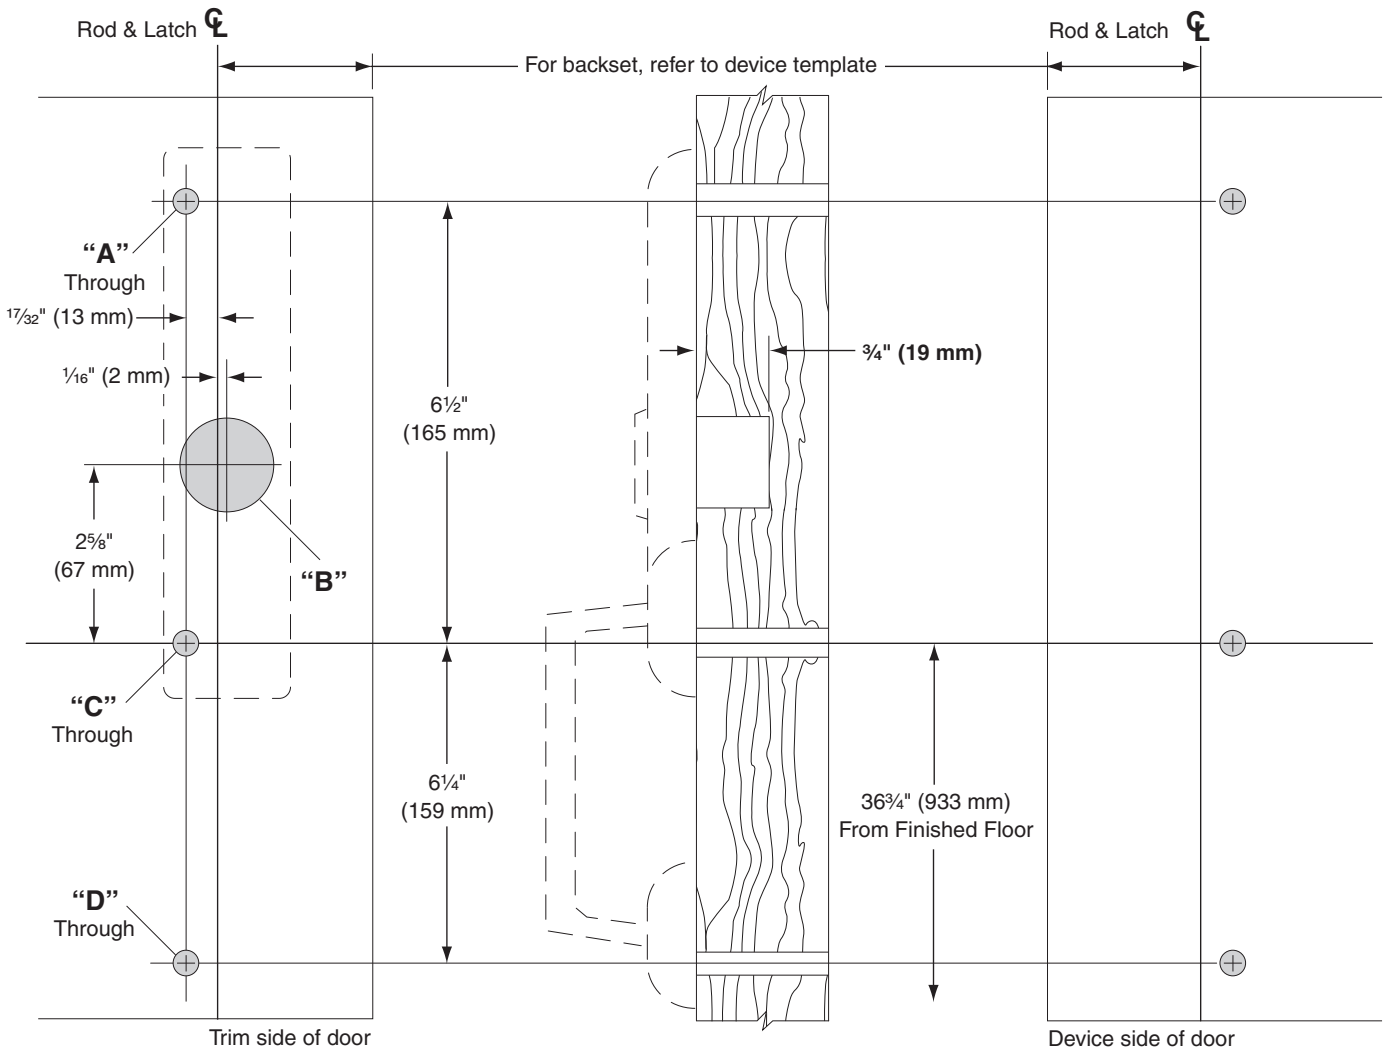

(F)XX-C Trim for Concealed Vertical Device only

717DT, 718C, 718DT/NL, Wood Door, LHR Shown, RHR Opposite

Trim	A	B	C	D
717DT	OMIT	OMIT	$\frac{3}{8}"$	$\frac{3}{8}"$
718DT	$\frac{3}{8}"$	OMIT	$\frac{3}{8}"$	$\frac{3}{8}"$
718C	$\frac{3}{8}"$	$1\frac{3}{8}"$	$\frac{3}{8}"$	OMIT
718NL	$\frac{3}{8}"$	$1\frac{3}{8}"$	$\frac{3}{8}"$	$\frac{3}{8}"$

THIS TEMPLATE APPLIES TO PRODUCT ORDERED PRIOR TO 3/1/2011

AFTER THIS DATE USE NEW TEMPLATE

TEMPLATE
W-2455-b